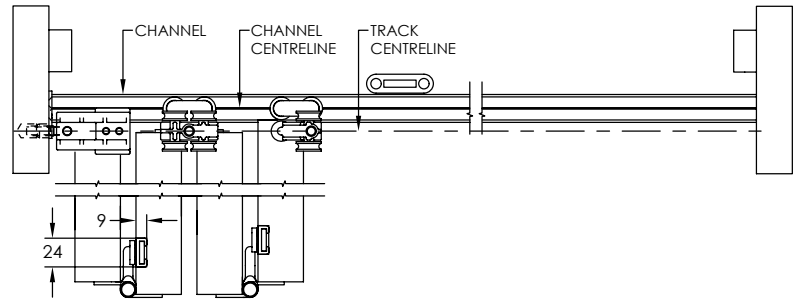

4+0 PANEL OUTWARD OPENING SYSTEM - CLOSED
(SHOWN WITHOUT TRACK, CHANNEL OR HEAD SECTION)

4+0 PANEL OUTWARD OPENING SYSTEM - OPEN
(SHOWN WITHOUT TRACK, SILL OR HEAD SECTION)

4+0 PANEL OUTWARD OPENING SYSTEM - CLOSED
(TYPICAL OUTSIDE ELEVATION)