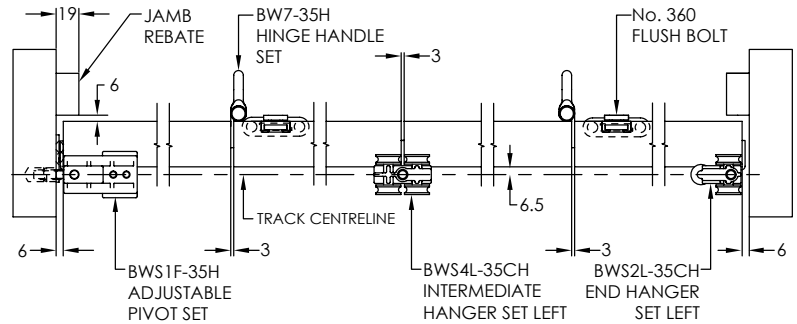

4+0 PANEL OUTWARD OPENING SYSTEM - CLOSED
(SHOWN WITHOUT TRACK, CHANNEL OR HEAD SECTION)

4+0 PANEL OUTWARD OPENING SYSTEM - OPEN
(SHOWN WITHOUT TRACK, SILL OR HEAD SECTION)

4+0 PANEL OUTWARD OPENING SYSTEM - CLOSED
(TYPICAL OUTSIDE ELEVATION)